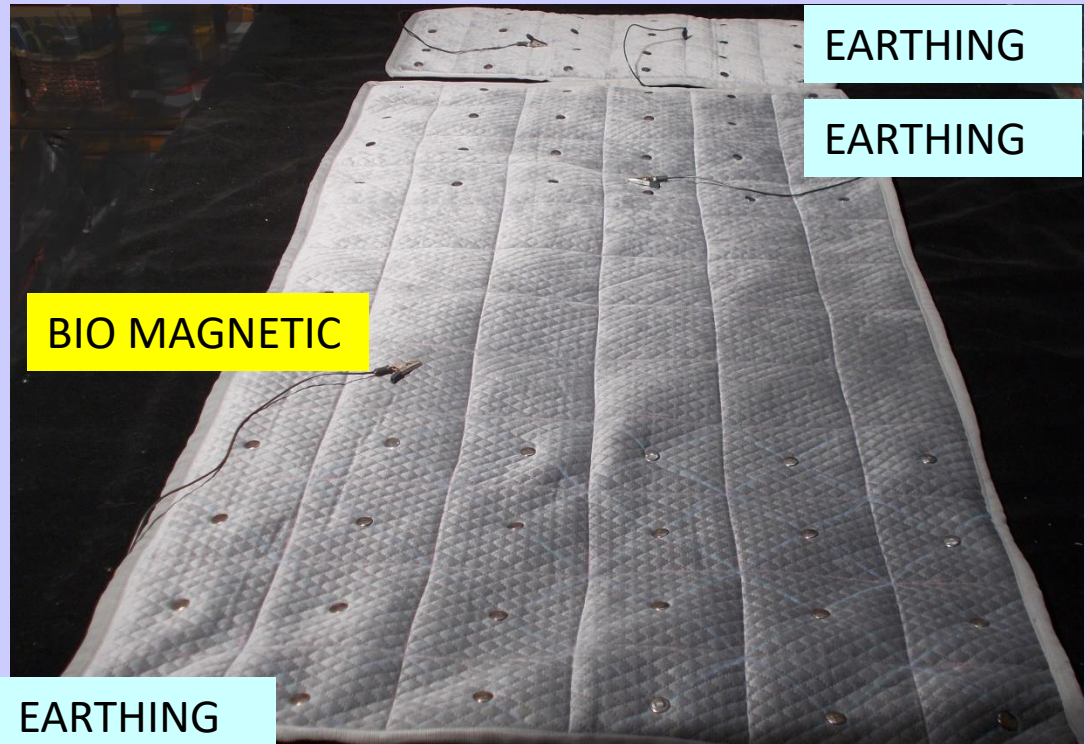

DUAL ENERGY MAT

DUAL ENERGY SHEET

**-- PILLOW COVER
EARTHING**

36 X 18 INCHES

-- SHEET 36 X 54 INCHES

TOTAL 72 X 36 INCHES

6 X 3 FEET

SUITABLE FOR FULL BED