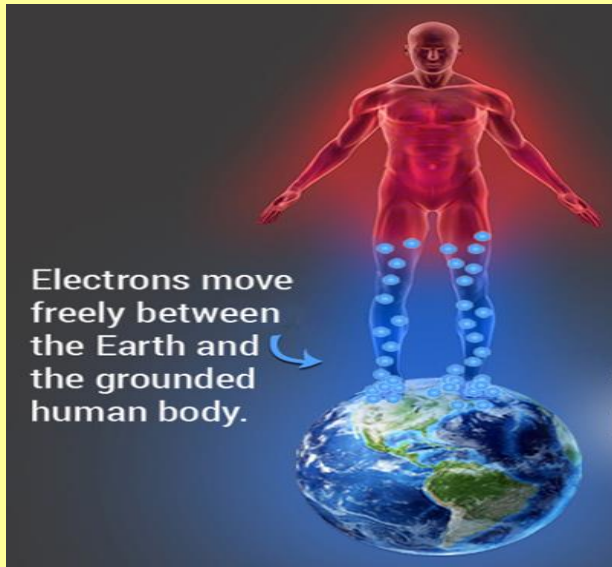

**IN THIS MODERN TIMES
HUMANS HAS LOST ALL THE DIRECT TOUCH
WITH
MOTHER EARTH**

**WHERE WE USE TO GET TWO NATURAL
ENERGIES FROM THE EARTH WHEN IN
DIRECT CONTACT WITH THE EARTH**

- 1.EARTHING ENERGY**
- 2. BIO MAGNETIC ENERGY**

**APART FROM THIS HUMANS GOT
EXPOSED TO
MANY TYPES OF
ELECTRONICS AND ELECTRICAL
GADGETS**

**GOT SURROUNDED BY NUMEROUS
ELECTRO MAGNETIC FREQUENCIES**

**WHICH HAS LED TO THE
GENERATION OF ALL THE
DISORDERS IN THE HUMANS**

BY THE FACTOR CALLED

FREE RADICAL ACTIVITY

**GETTING IN CONTACT WITH EARTH ,
WALKING , SLEEPING , SITTING ON EARTH
BARE FOOT CAN SAVE HUMANS FROM
ALL THESE DISEASES AND CAN ALSO
ERADICATE THESE DISORDERS FROM
HUMAN BODY**